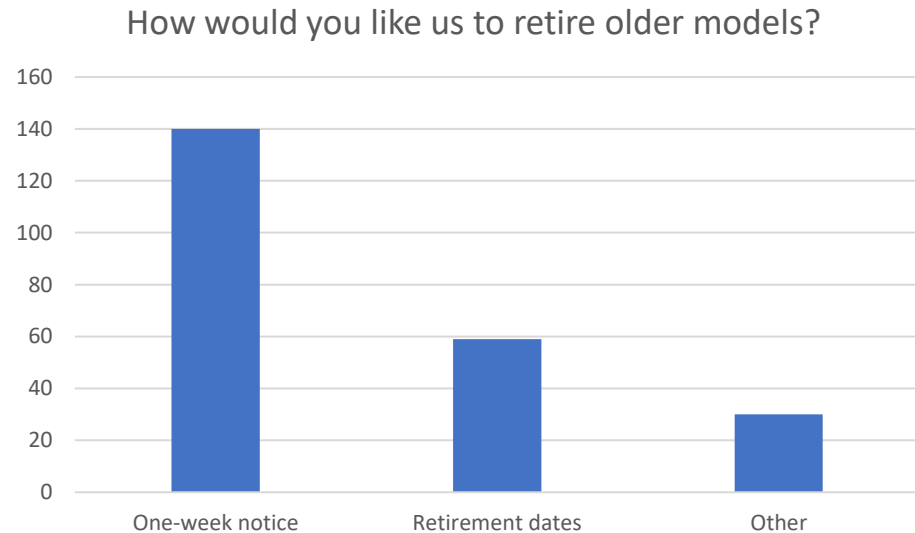

AI Community Meeting

June 2026

Today's Topics

Recent updates and
changes

Community survey
results

Decisions & Future
Updates

Recent updates

- Started migration to new infrastructure
 - Chat AI web interface migration complete
 - Users can see usage statistics, organization budgets
 - Organizational cost limits are being enforced
 - Enforcing rate limits on models to prevent being overwhelmed by requests
 - Meaningful error messages when it fails
 - Many bug fixes and improvements
 - Some known issues remain, are being worked on

Survey Results – External models

Survey Results – Internal models

Survey Results – Retirement Strategy

- Most “other” inputs were a combination of the two strategies:
 - Have LTS models for reliability and stable workflows
 - non-LTS models for advanced performance and rapid updates