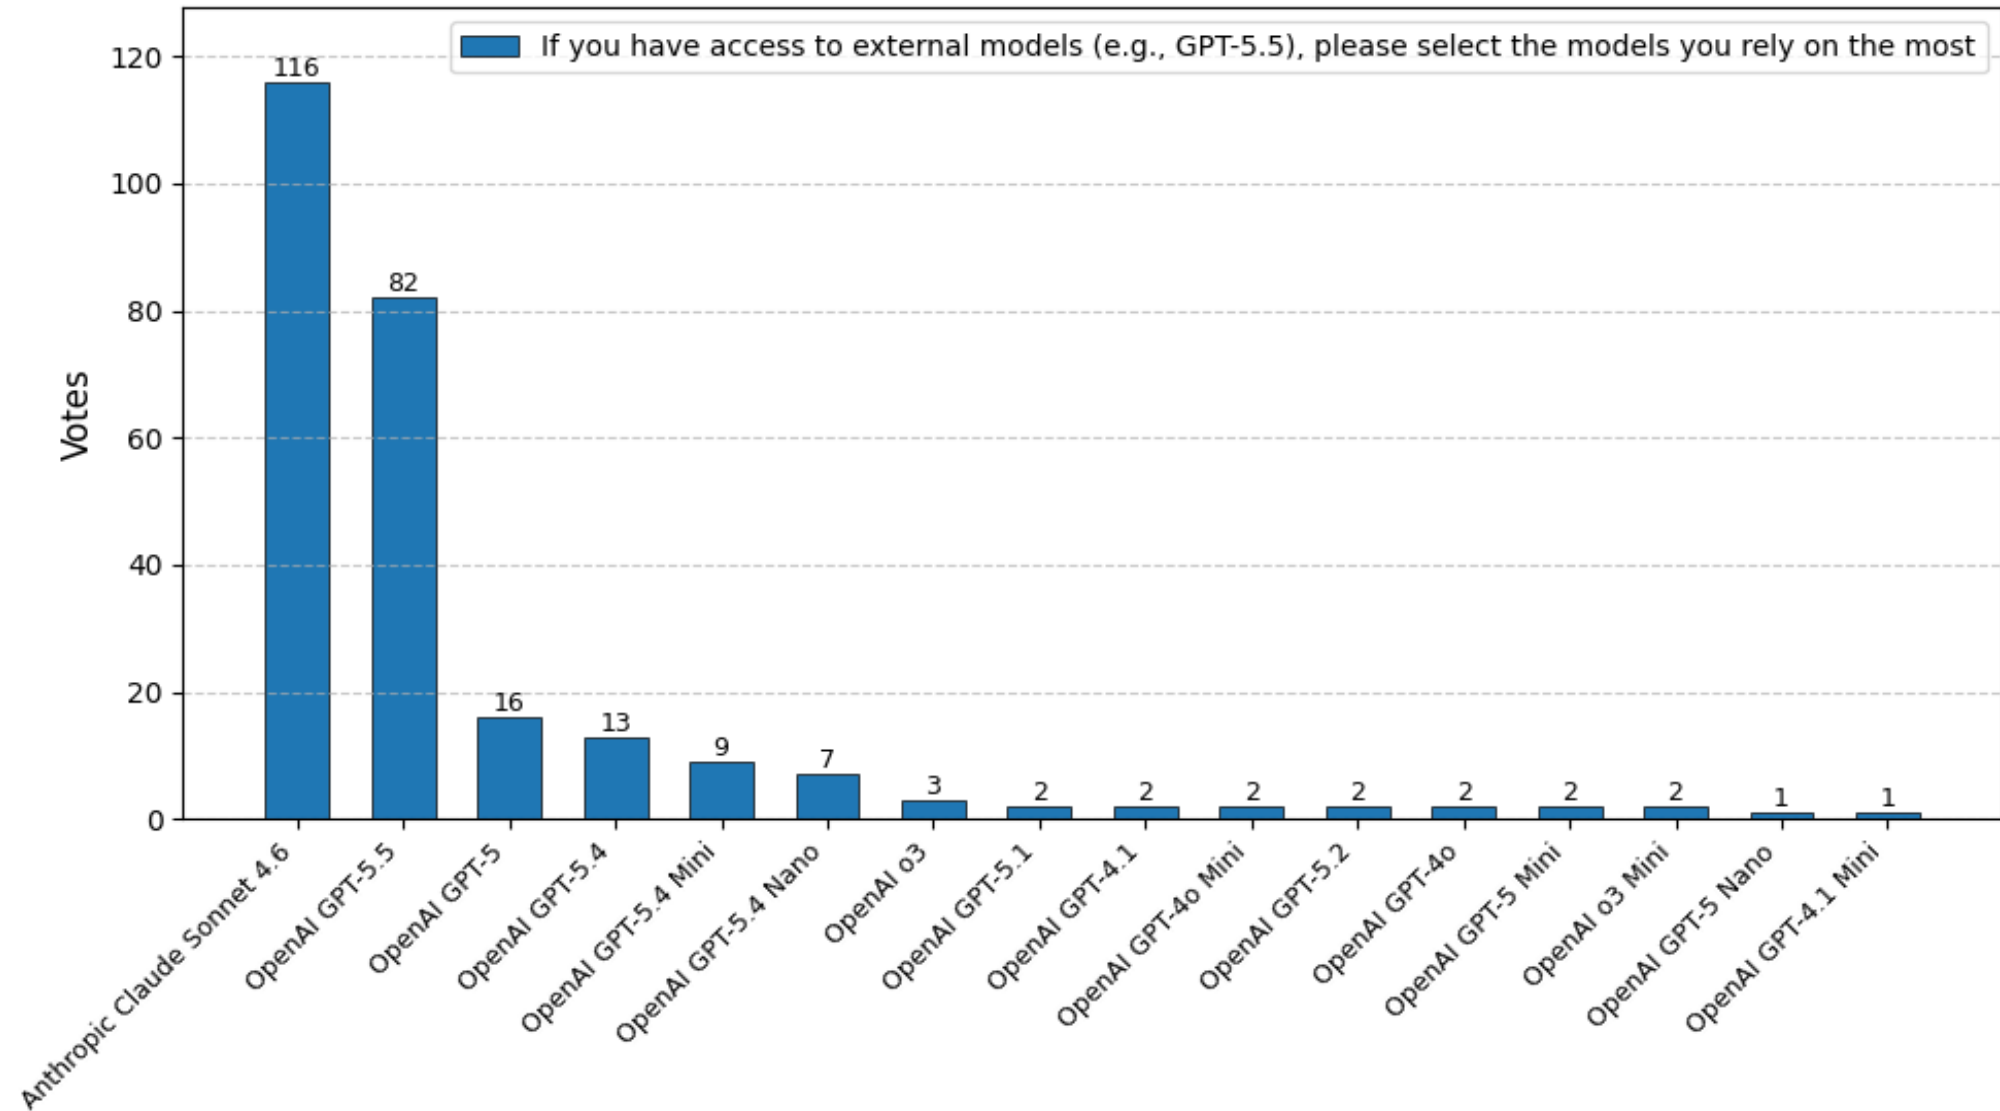

AI Community Meeting

June 2026

Today's Topics

Recent updates and
changes

Community survey
results

Decisions & Future
Updates

Recent updates

- Started migration to new infrastructure
 - Chat AI web interface migration complete
 - Users can see usage statistics, organization budgets
 - Organizational cost limits are being enforced
 - Enforcing rate limits on models to prevent being overwhelmed by requests
 - Meaningful error messages when it fails
 - Many bug fixes and improvements
 - Some known issues remain, are being worked on

Survey Results – External models

Survey Results – Internal models

Survey Results – Retirement Strategy

- Most “other” inputs were a combination of the two strategies:
 - Have LTS models for reliability and stable workflows
 - non-LTS models for advanced performance and rapid updates