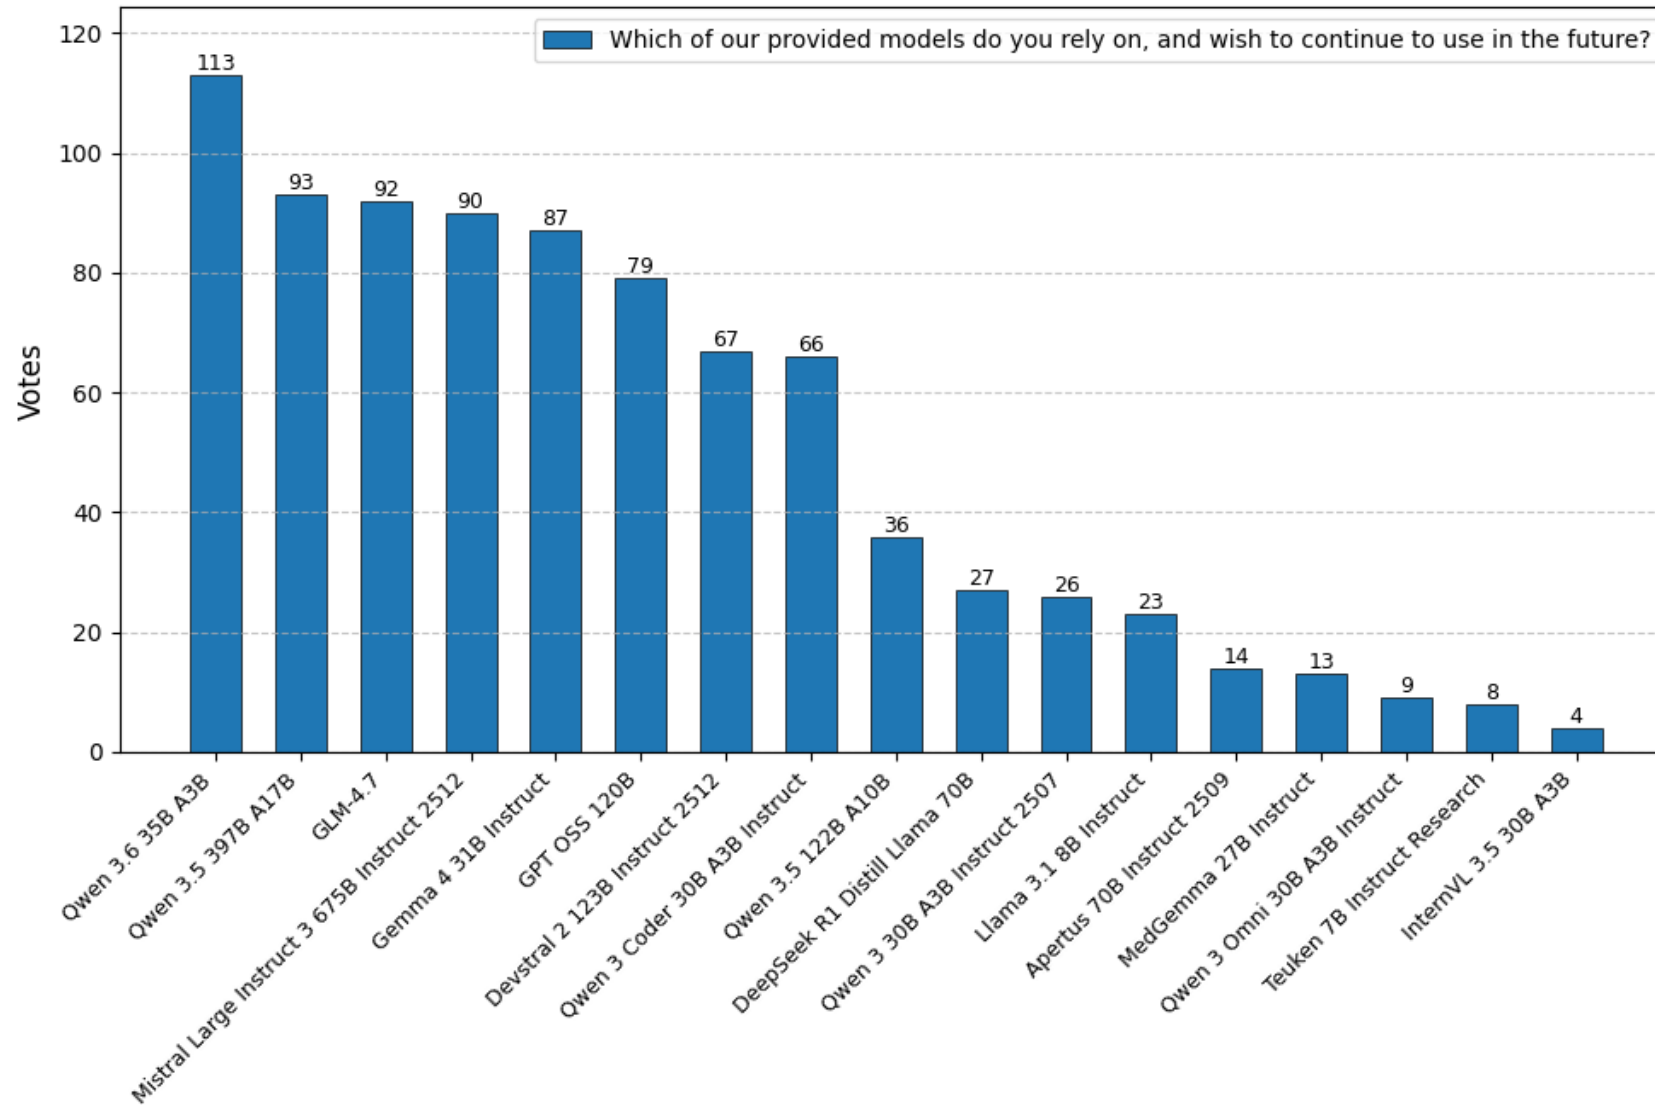

AI Community Meeting

June 2026

Today's Topics

Recent updates and
changes

Community survey
results

Decisions & Future
Updates

Recent updates

- Started migration to new infrastructure
 - Chat AI web interface migration complete
 - Users can see usage statistics, organization budgets
 - Organizational cost limits are being enforced
 - Enforcing rate limits on models to prevent being overwhelmed by requests
 - Meaningful error messages when it fails
 - Many bug fixes and improvements
 - Some known issues remain, are being worked on

Survey Results – External models

Survey Results – Internal models

Survey Results – Retirement Strategy

- Most “other” inputs were a combination of the two strategies:
 - Have LTS models for reliability and stable workflows
 - non-LTS models for advanced performance and rapid updates